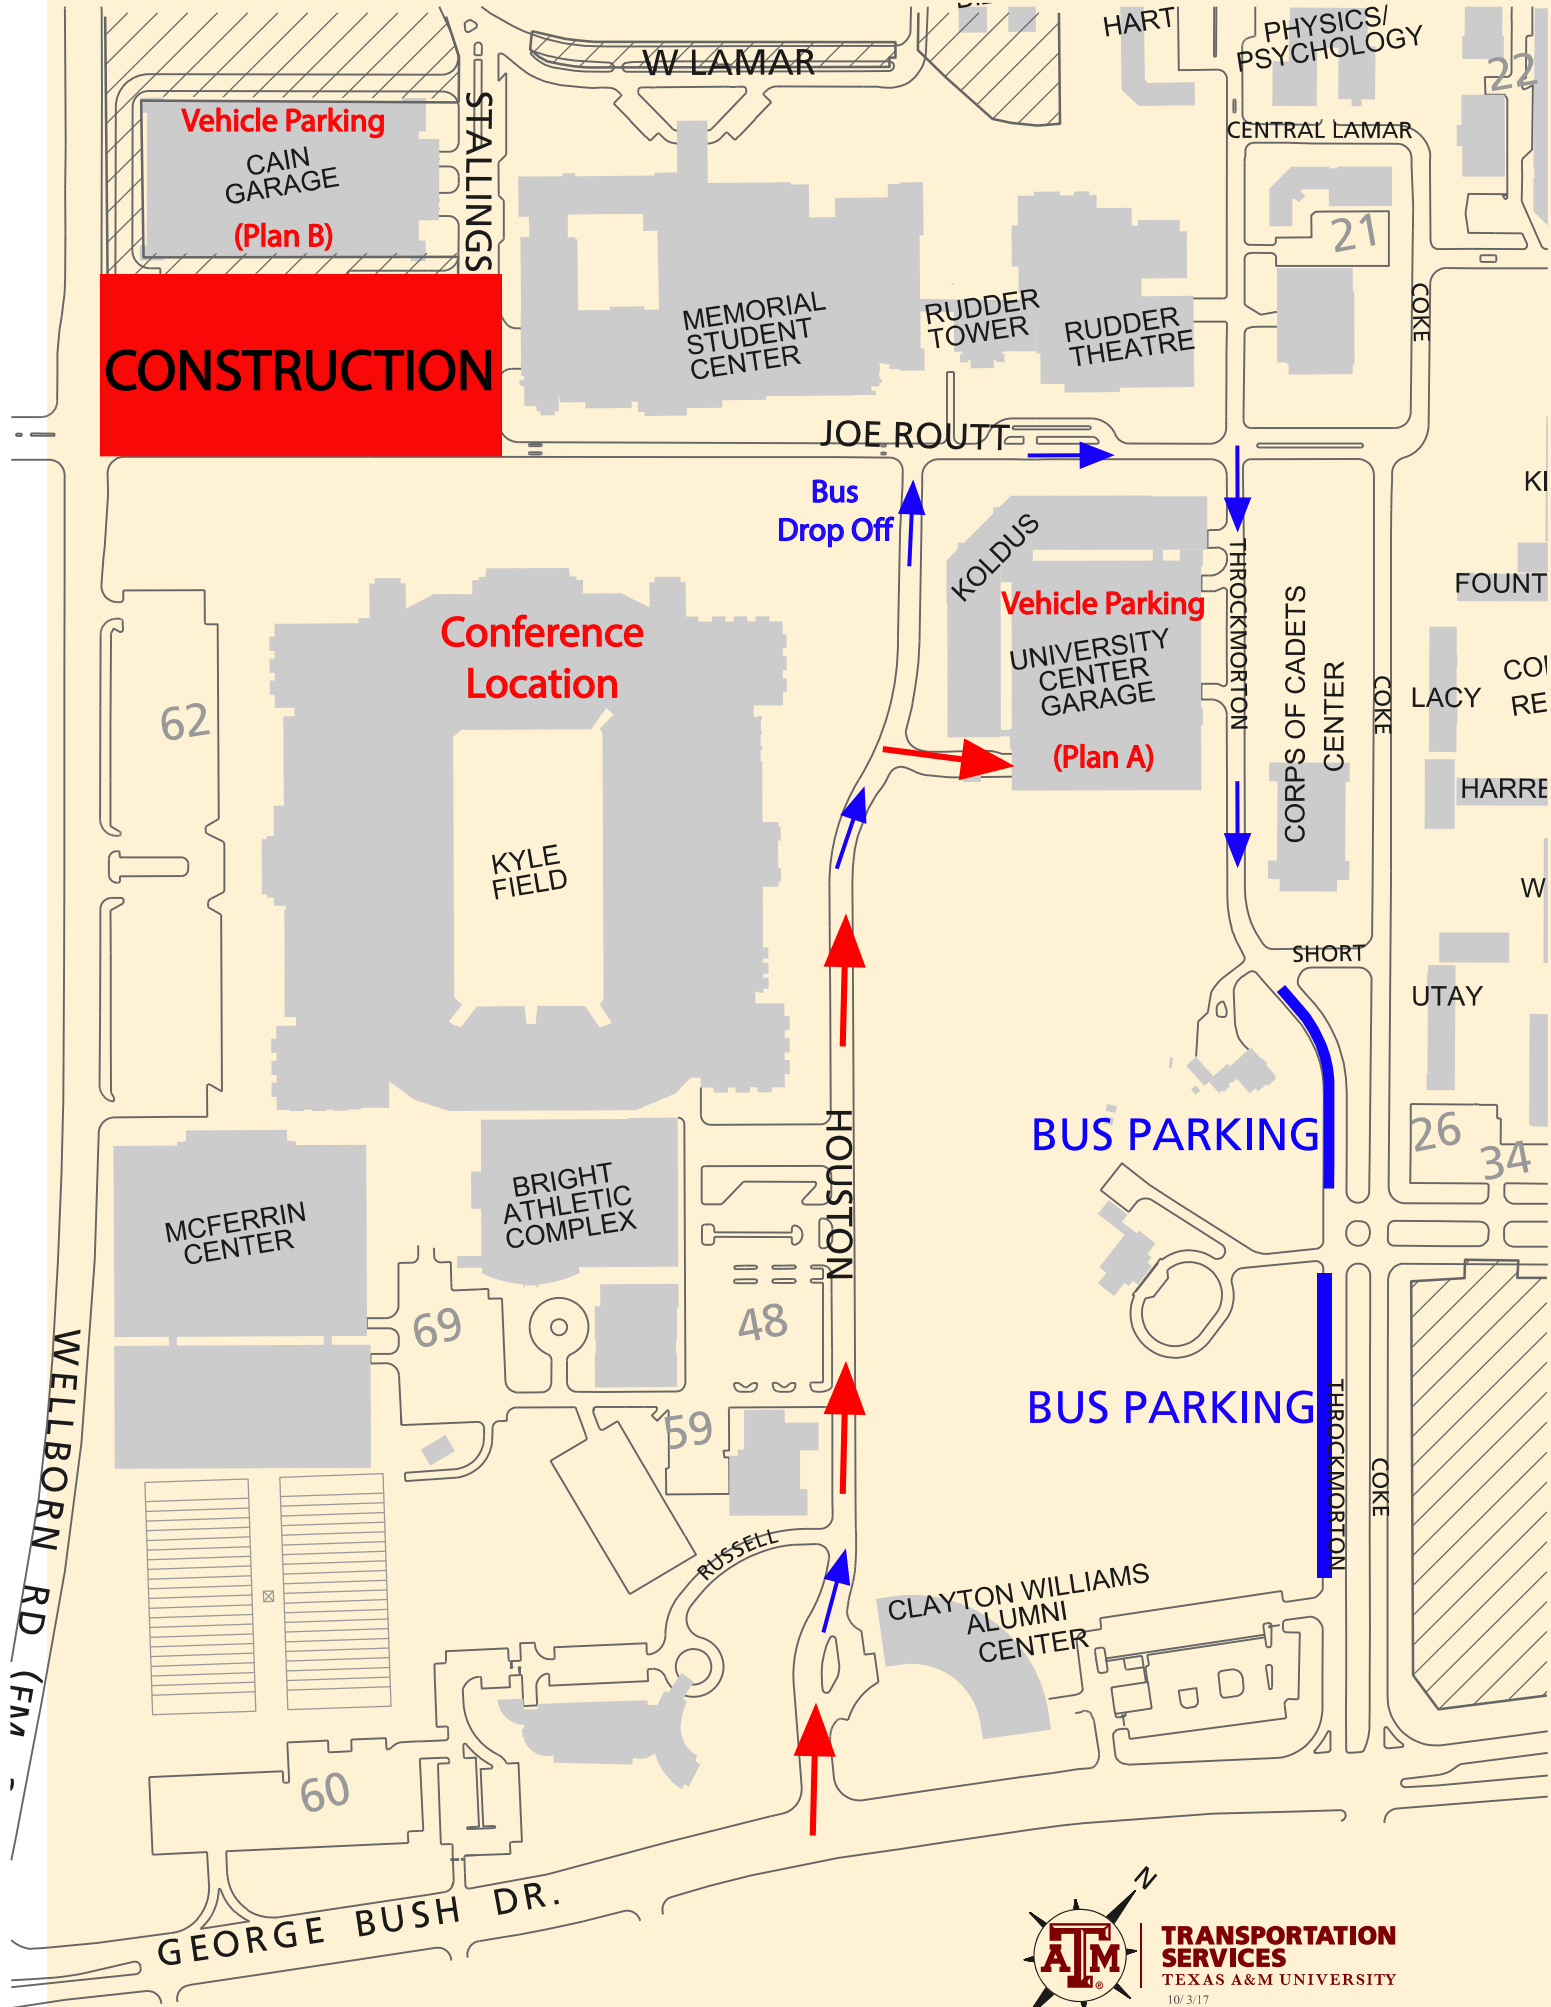

Vehicle Parking
CAIN GARAGE
(Plan B)

CONSTRUCTION

Conference Location

KYLE FIELD

Vehicle Parking
UNIVERSITY CENTER GARAGE
(Plan A)

Bus Drop Off

BUS PARKING

BUS PARKING

TRANSPORTATION SERVICES
TEXAS A&M UNIVERSITY
10/3/17